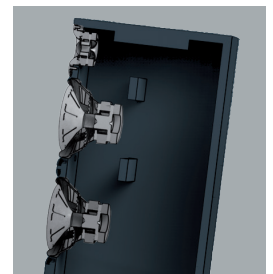

Jamo®

PURE SCANDINAVIAN SOUND
SINCE 1968

S7-17HCS HOME CINEMA SYSTEM

REDUCING DIFFRACTION

When a speaker driver produces sound, some energy is spread across the baffle of the speaker towards the edge of the cabinet. If that energy hits a hard cabinet edge, a smaller version of this energy is reflected back towards the driver causing a time shifted, low level signal that can corrupt the sound of the driver leading to distortion. By rounding the cabinet edge, this energy gently dissipates more naturally, and does not colour the signal being produced by the driver.

QUIET CABINET FOR INCREASED RESOLUTION

The Jamo Studio speakers' cabinet walls are thicker (15 mm MDF with 18 mm Front baffle) and critically braced to ensure a low degree of « self-noise ». This allows you to hear more low-level detail and increases resolution when playing at any output level compared to competing products in their class. In short, you get to hear more of what you want and less of what you don't.

HIGH QUALITY CROSSOVER

The crossover is housed in its own sealed plinth to minimise the possibility of any interaction between the large bass driver magnet and the inductors in the crossover. Special attention was paid to the topology and component selection. Mylar and non-polarised electrolytic capacitors are used along with both iron and air core inductors and 25 W resistors to perfectly blend the speaker drivers achieving the highest level of transparency throughout the audio band.