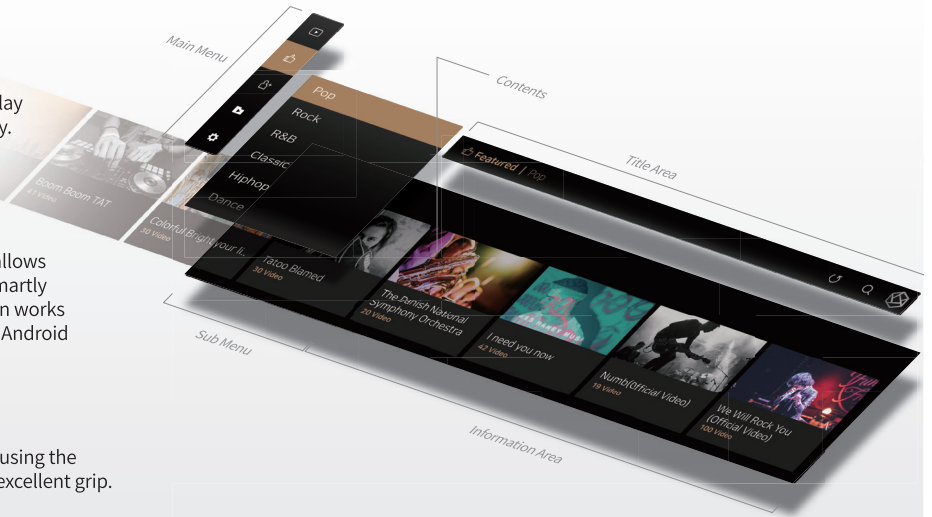

Smart and Convenient Controls

8.8" Wide Touch Screen

The IPS Multi-Touch panel with a high-resolution, wide viewing angle provides an intuitive and convenient interface. You can play albums and music videos on the front display.

Dedicated Remote Control Application

Dedicated Remote Control Application that allows users to control conveniently and manage smartly ROSE devices. The remote control application works on various platforms including iPhone, iPad, Android devices, and PC.

Bluetooth Remote Control

You can control the device simply and easily using the dedicated Bluetooth remote controller with excellent grip.