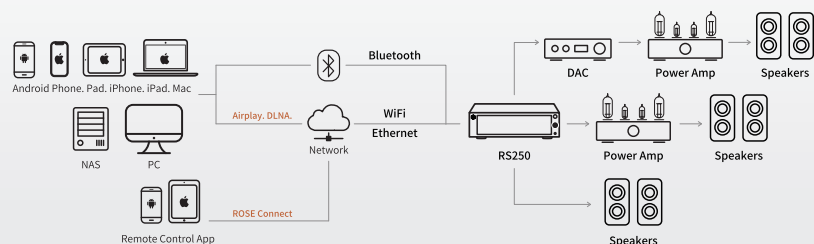

Streaming Music Services

TIDAL, Qobuz, Bugs, RoseTube, RoseRadio, Apple Music and Podcasts are available in-app in Rose Connect (Remote Control App), and Spotify Connect, Airplay, Bluetooth A2DP, DLNA, and RoonReady features are also available.

*In-app services will continue to be upgraded.

MQA Full Decoder

MQA (Master Quality Authenticated) is an award-winning British technology that delivers the sound of the original master recording. The master MQA file is fully authenticated and is small enough to stream or download. This device includes MQA full decoder technology, which enables you to play back MQA audio files and streams, delivering the sound of the original master recording.

Plays Ultra HD 4K Video

You can enjoy Ultra HD 4K video or ROSE Tube video files on a large display from a connected storage device (USB, external hard drive, SSD, etc.) via HDMI connection. Now, you can get the vivid experience of an opera house at home.

Network Streaming

Enjoy real-time streaming services through DLNA, Airplay, and ROSE Connect.

Smart and Convenient Controls

8.8" Wide Touch Screen

The IPS Multi-Touch panel with a high-resolution, wide viewing angle provides an intuitive and convenient interface. You can play albums and music videos on the front display.